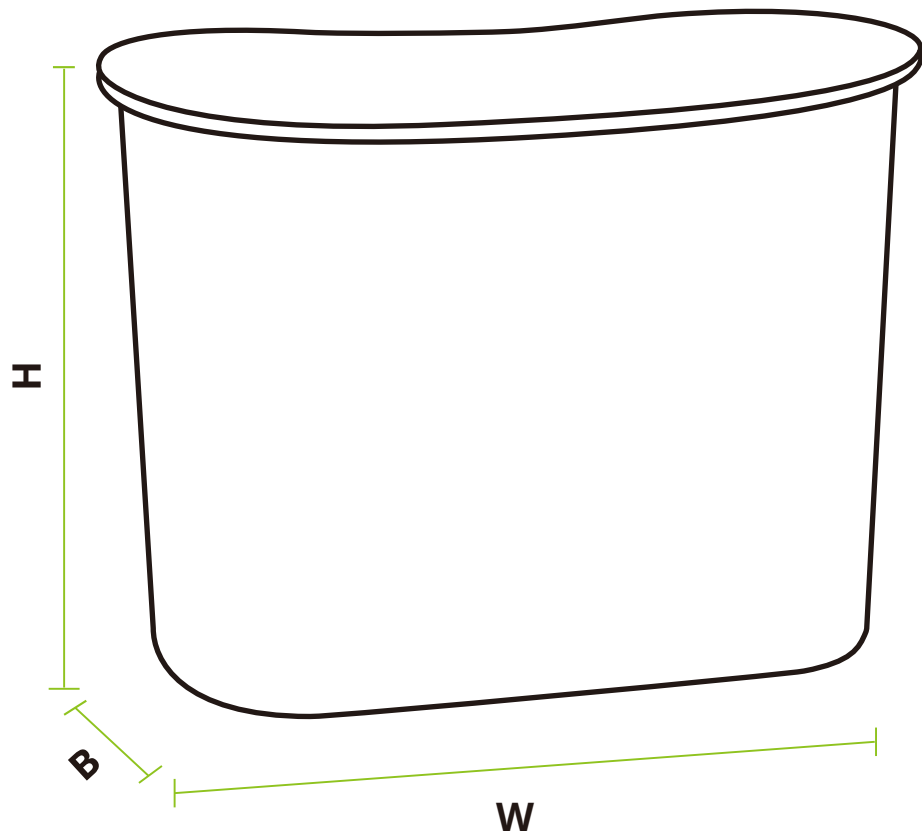

COUNTER

TC-14G

W	B	H
115m	47cm	98cm

COUNTER

TC-14G