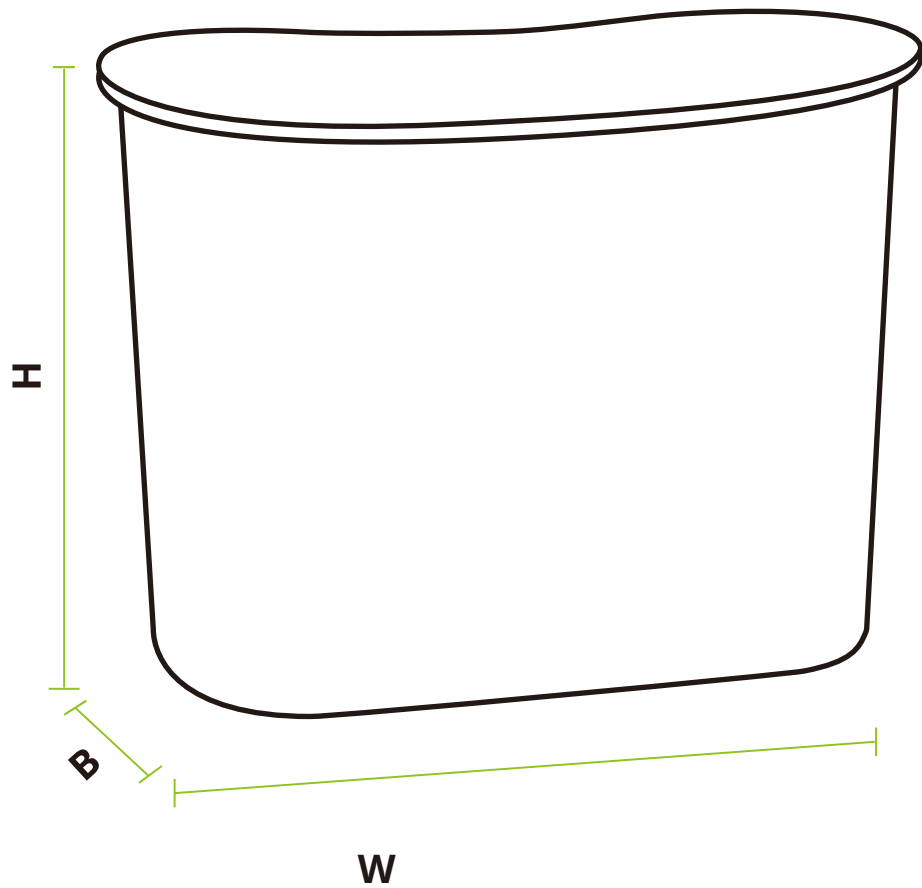

COUNTER

TC-15G

| W | B | H |
|--------|------|------|
| 138.5m | 53cm | 93cm |

COUNTER

TC-15G