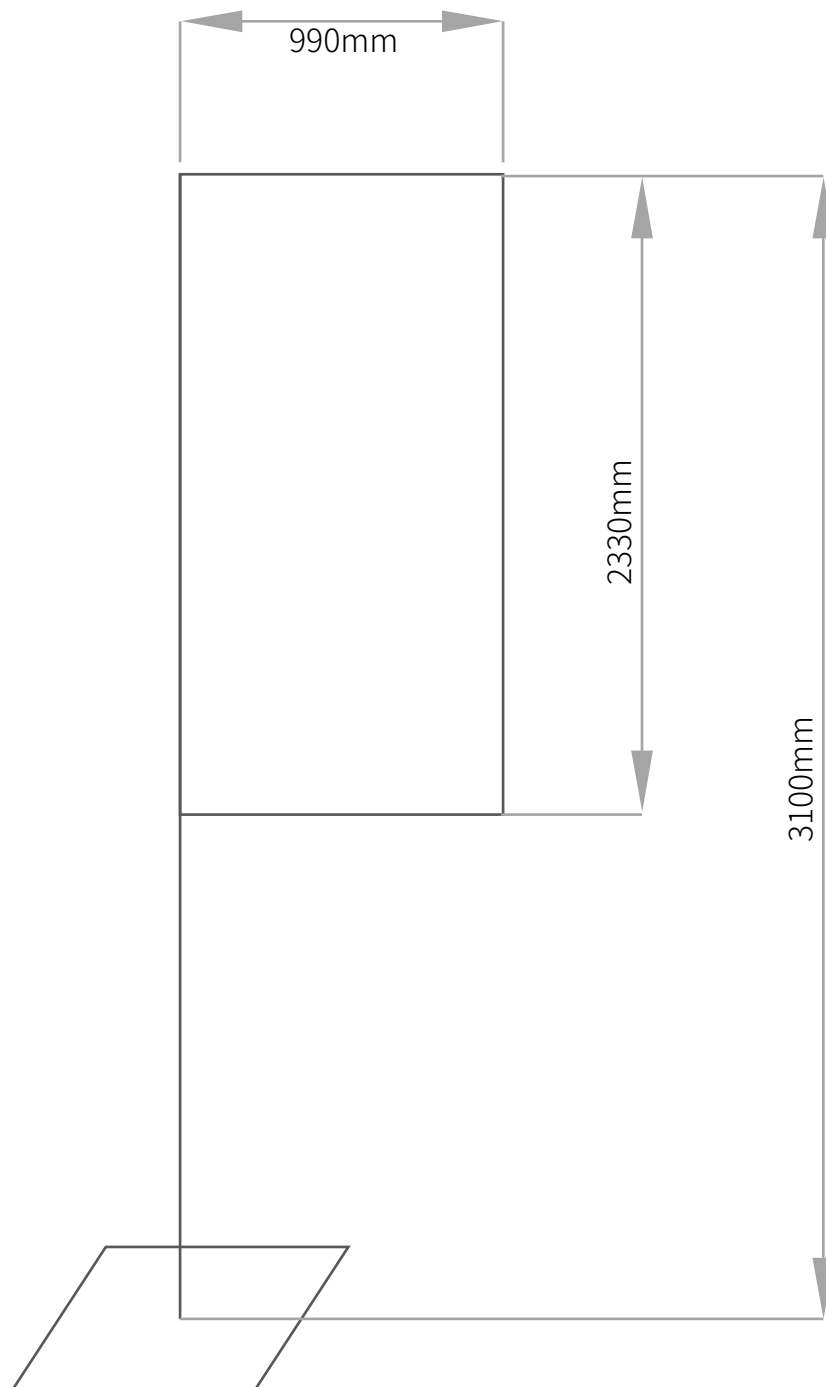

## B-31

SIZE: **S**

Graphic Size: W:650mm H:1220mm

Flag Size: W:730mm H:1300mm

## B-31

SIZE: **M**

Graphic Size: W:910mm H:2250mm

Flag Size: W:990mm H:2330mm

## B-31

SIZE: **L**

Graphic Size: W:910mm H:3330mm

Flag Size: W:990mm H:3410mm