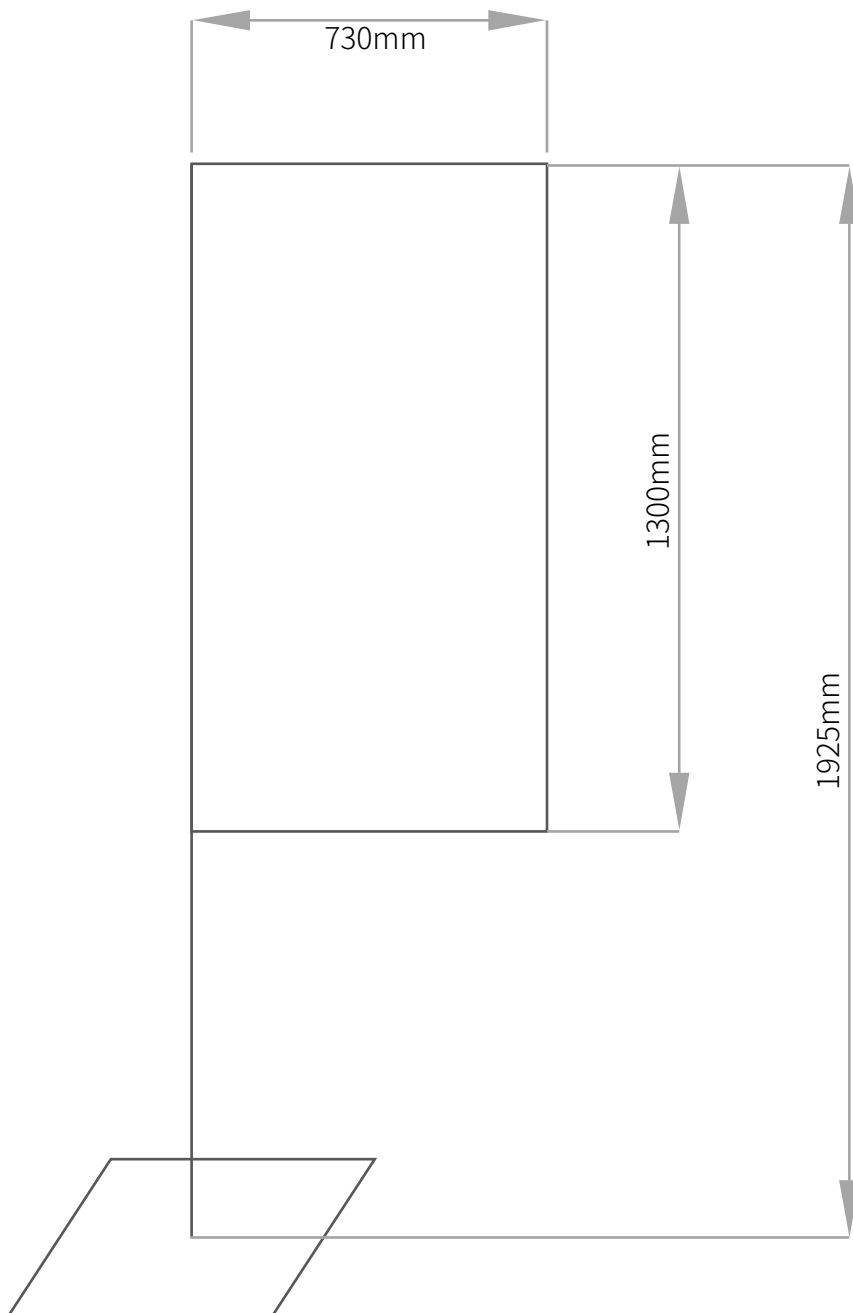

## B-31

SIZE: **S**

Graphic Size: W:650mm H:1220mm

Flag Size: W:730mm H:1300mm

## B-31

SIZE: **M**

Graphic Size: W:910mm H:2250mm

Flag Size: W:990mm H:2330mm

## B-31

SIZE: **L**

Graphic Size: W:910mm H:3330mm

Flag Size: W:990mm H:3410mm